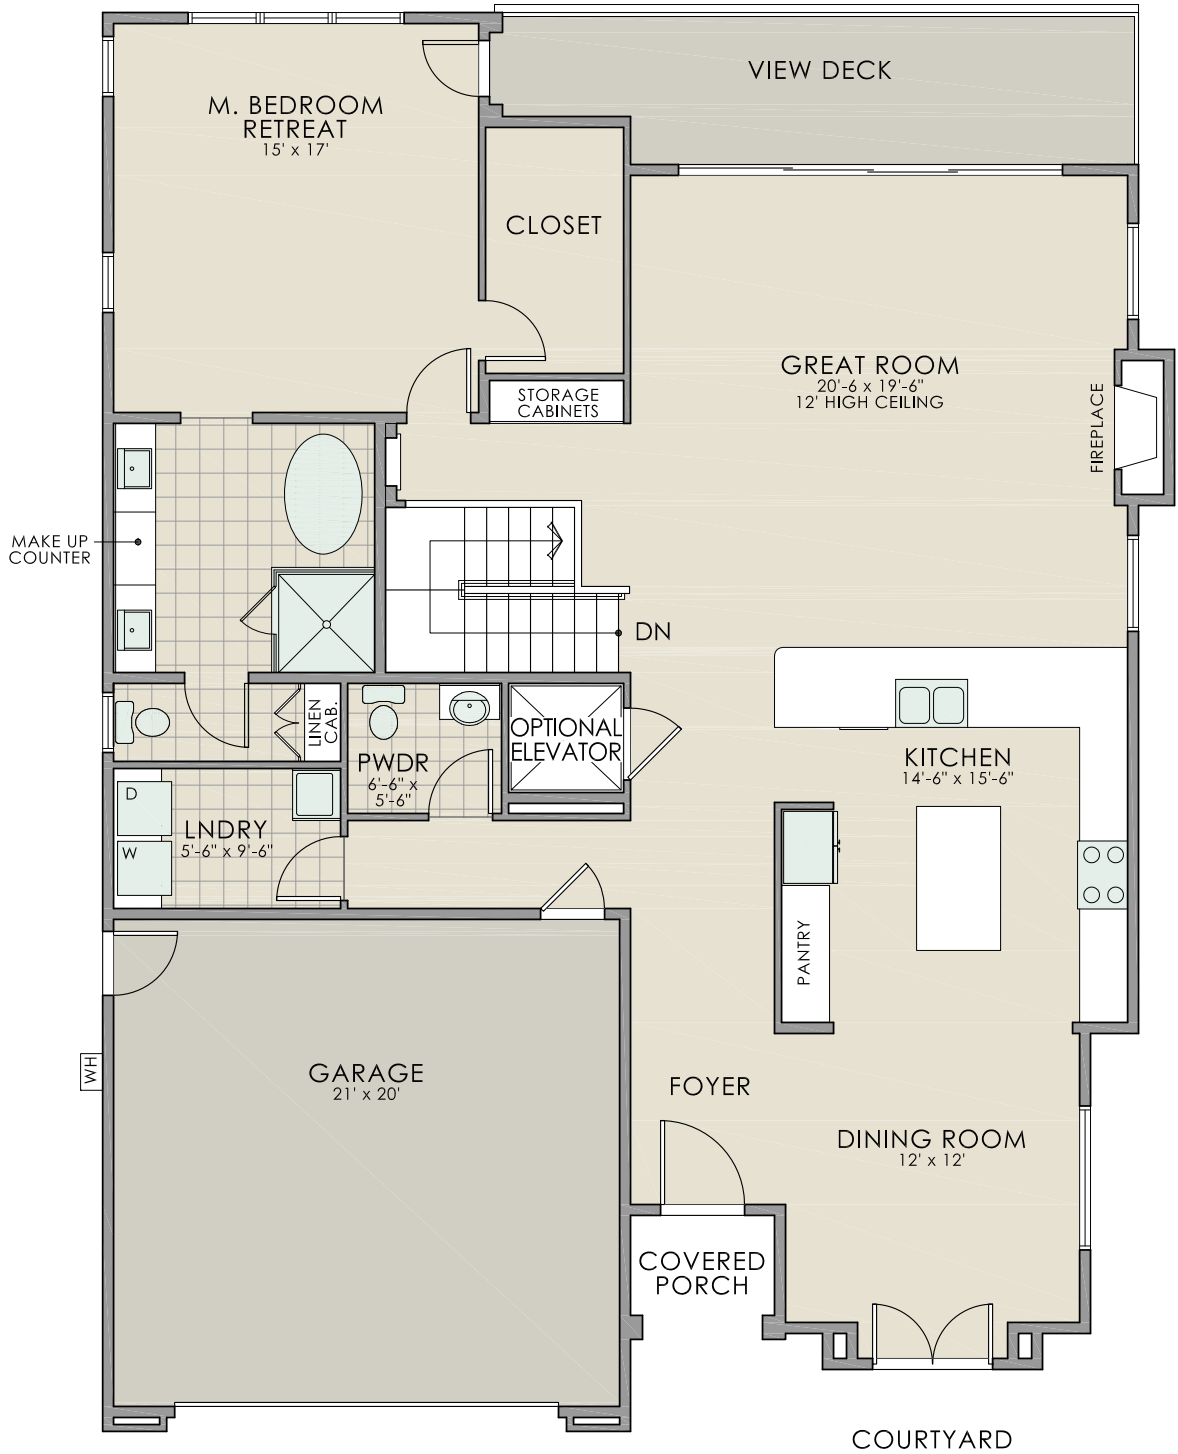

LOWER LEVEL	1,147 S.F.
MAIN FLOOR LEVEL	1,768 S.F.
TOTAL HOME AREA	2,915 S.F.

GARAGE	446 S.F.
DECK	159 S.F.
HOME SITE AREA	APPROX. 5,583 S.F.

FOR ILLUSTRATION PURPOSES ONLY
ACTUAL PLANS MAY VARY

KINGFISHER LOT 228 - 5415 SHOOTING STAR LANE - LOWER FLOOR PLAN

SCALE: 1/8" = 1'-0"

NORTH

LOWER LEVEL	1,147 S.F.
MAIN FLOOR LEVEL	1,768 S.F.
TOTAL HOME AREA	2,915 S.F.

GARAGE	446 S.F.
DECK	159 S.F.
HOME SITE AREA	APPROX. 5,583 S.F.

FOR ILLUSTRATION PURPOSES ONLY
ACTUAL PLANS MAY VARY

KINGFISHER LOT 228 - 5415 SHOOTING STAR LANE - MAIN FLOOR LEVEL

SCALE: 1/8" = 1'-0"

NORTH